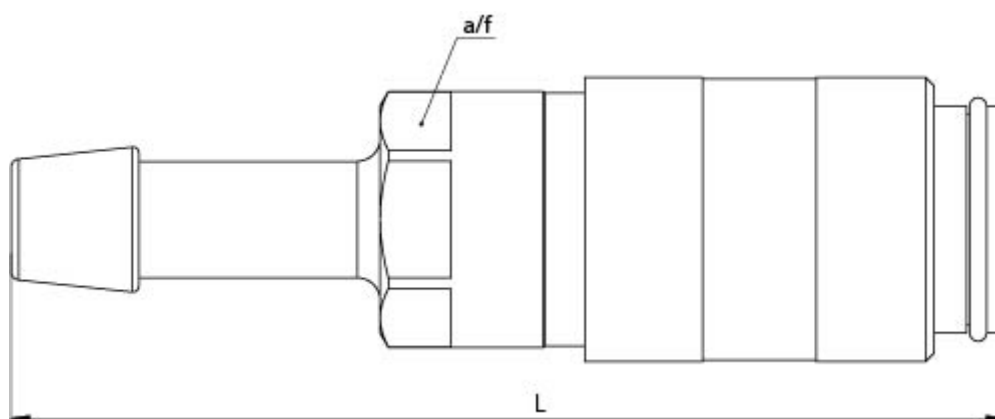

Data Sheet

Article number: 58624485e

Description: Quick-connect coupling w. stem $\varnothing 9$
NW 7.8

Measures

A/F	= 19
Length	= 70
Tube diameter	= $\varnothing 9$